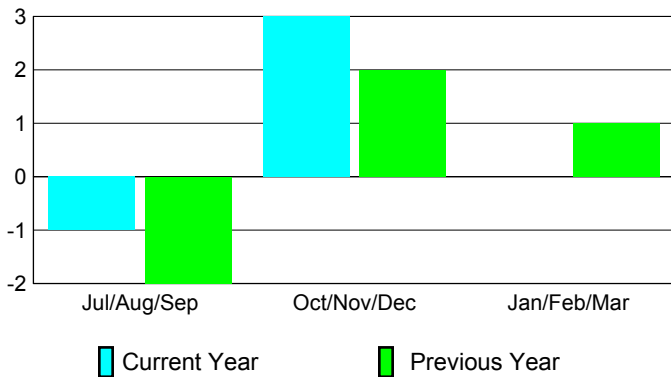

2009-2010 GMT Quarterly Report for District (or Undistricted) **District 324C7**

GMT: **Adv K G RAMA KRISHNA MUR**

Location: **INDIA**

GMT CA: **6**

CLUBS

Club Results
2009-2010

Clubs
2008-2009

Month	New Club Goal	Actual New Clubs	Actual Dropped Clubs	Gain/Loss of Clubs	Gain/Loss of Clubs
Jul/Aug/Sep	2	0	-1	-1	-2
Oct/Nov/Dec	2	3	0	3	2
Jan/Feb/Mar	2	0	0	0	1
Totals	6	3	-1	2	1

Club Results 2009-2010

Goal, New, Dropped, Gain/Loss

Comparison of Club Gain/Loss

Current Year Compared to the Previous Year

YTD Status Quo Clubs 2009-2010

Status Quo Clubs Compared to Status Quo Members

MEMBERSHIP