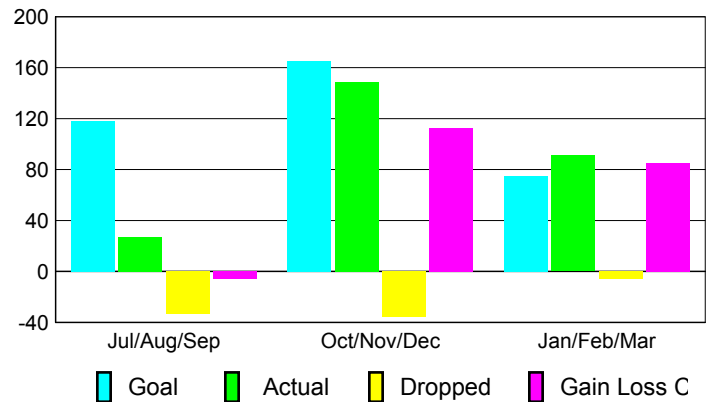

Membership Results 2009-2010

Goal, New, Dropped, Gain/Loss

Comparison of Membership Gain/Loss

Current Year Compared to the Previous Year