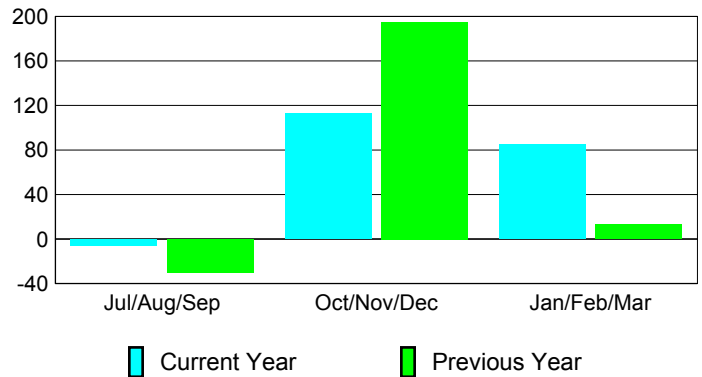

Membership Results
2009-2010

Membership
2008-2009

Month	Net Memb Goal	Actual New Memb	Actual Dropped Memb	Gain/Loss of Memb	Gain/Loss of Memb
Jul/Aug/Sep	118	27	-33	-6	-30
Oct/Nov/Dec	165	149	-36	113	195
Jan/Feb/Mar	75	91	-6	85	13
Totals	358	267	-75	192	178

Membership Results 2009-2010

Goal, New, Dropped, Gain/Loss

Comparison of Membership Gain/Loss

Current Year Compared to the Previous Year

Gender Comparison 2009-2010

Jul/Aug/Sep

Oct/Nov/Dec

Jan/Feb/Mar