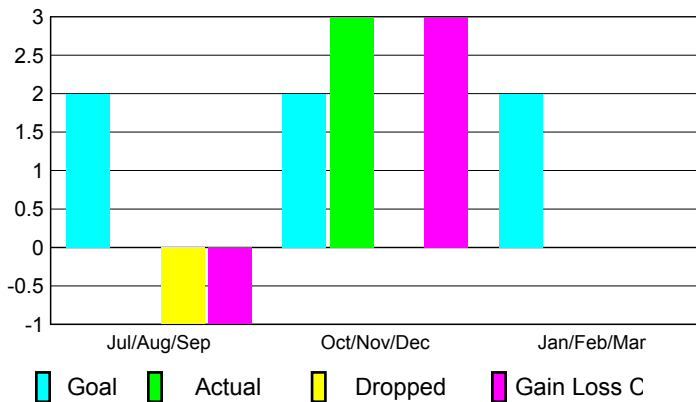

2009-2010 GMT Quarterly Report for District (or Undistricted) **District 324C7**

GMT: **Adv K G RAMA KRISHNA MUR**

Location: **INDIA**

GMT CA: **6**

CLUBS

Club Results
2009-2010

Clubs
2008-2009

Month	New Club Goal	Actual New Clubs	Actual Dropped Clubs	Gain/Loss of Clubs	Gain/Loss of Clubs
Jul/Aug/Sep	2	0	-1	-1	-2
Oct/Nov/Dec	2	3	0	3	2
Jan/Feb/Mar	2	0	0	0	1
Totals	6	3	-1	2	1

Club Results 2009-2010

Goal, New, Dropped, Gain/Loss

Comparison of Club Gain/Loss

Current Year Compared to the Previous Year

YTD Status Quo Clubs 2009-2010

Status Quo Clubs Compared to Status Quo Members

MEMBERSHIP