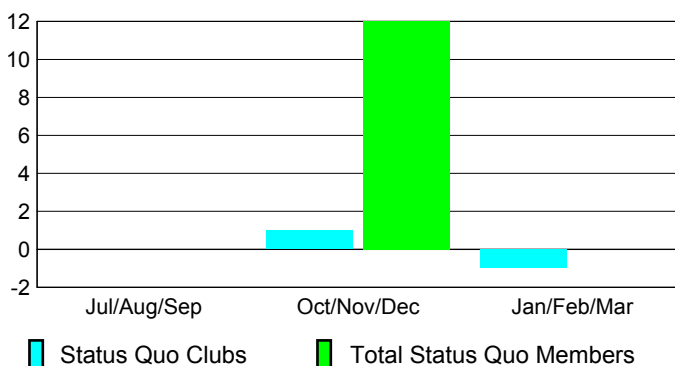

Club Results 2009-2010

Goal, New, Dropped, Gain/Loss

Comparison of Club Gain/Loss

Current Year Compared to the Previous Year

YTD Status Quo Clubs 2009-2010

Status Quo Clubs Compared to Status Quo Members

MEMBERSHIP

Membership Results
2009-2010

Membership
2008-2009

Month	Net Memb Goal	Actual New Memb	Actual Dropped Memb	Gain/Loss of Memb	Gain/Loss of Memb
Jul/Aug/Sep	118	27	-33	-6	-30
Oct/Nov/Dec	165	149	-36	113	195
Jan/Feb/Mar	75	91	-6	85	13
Totals	358	267	-75	192	178